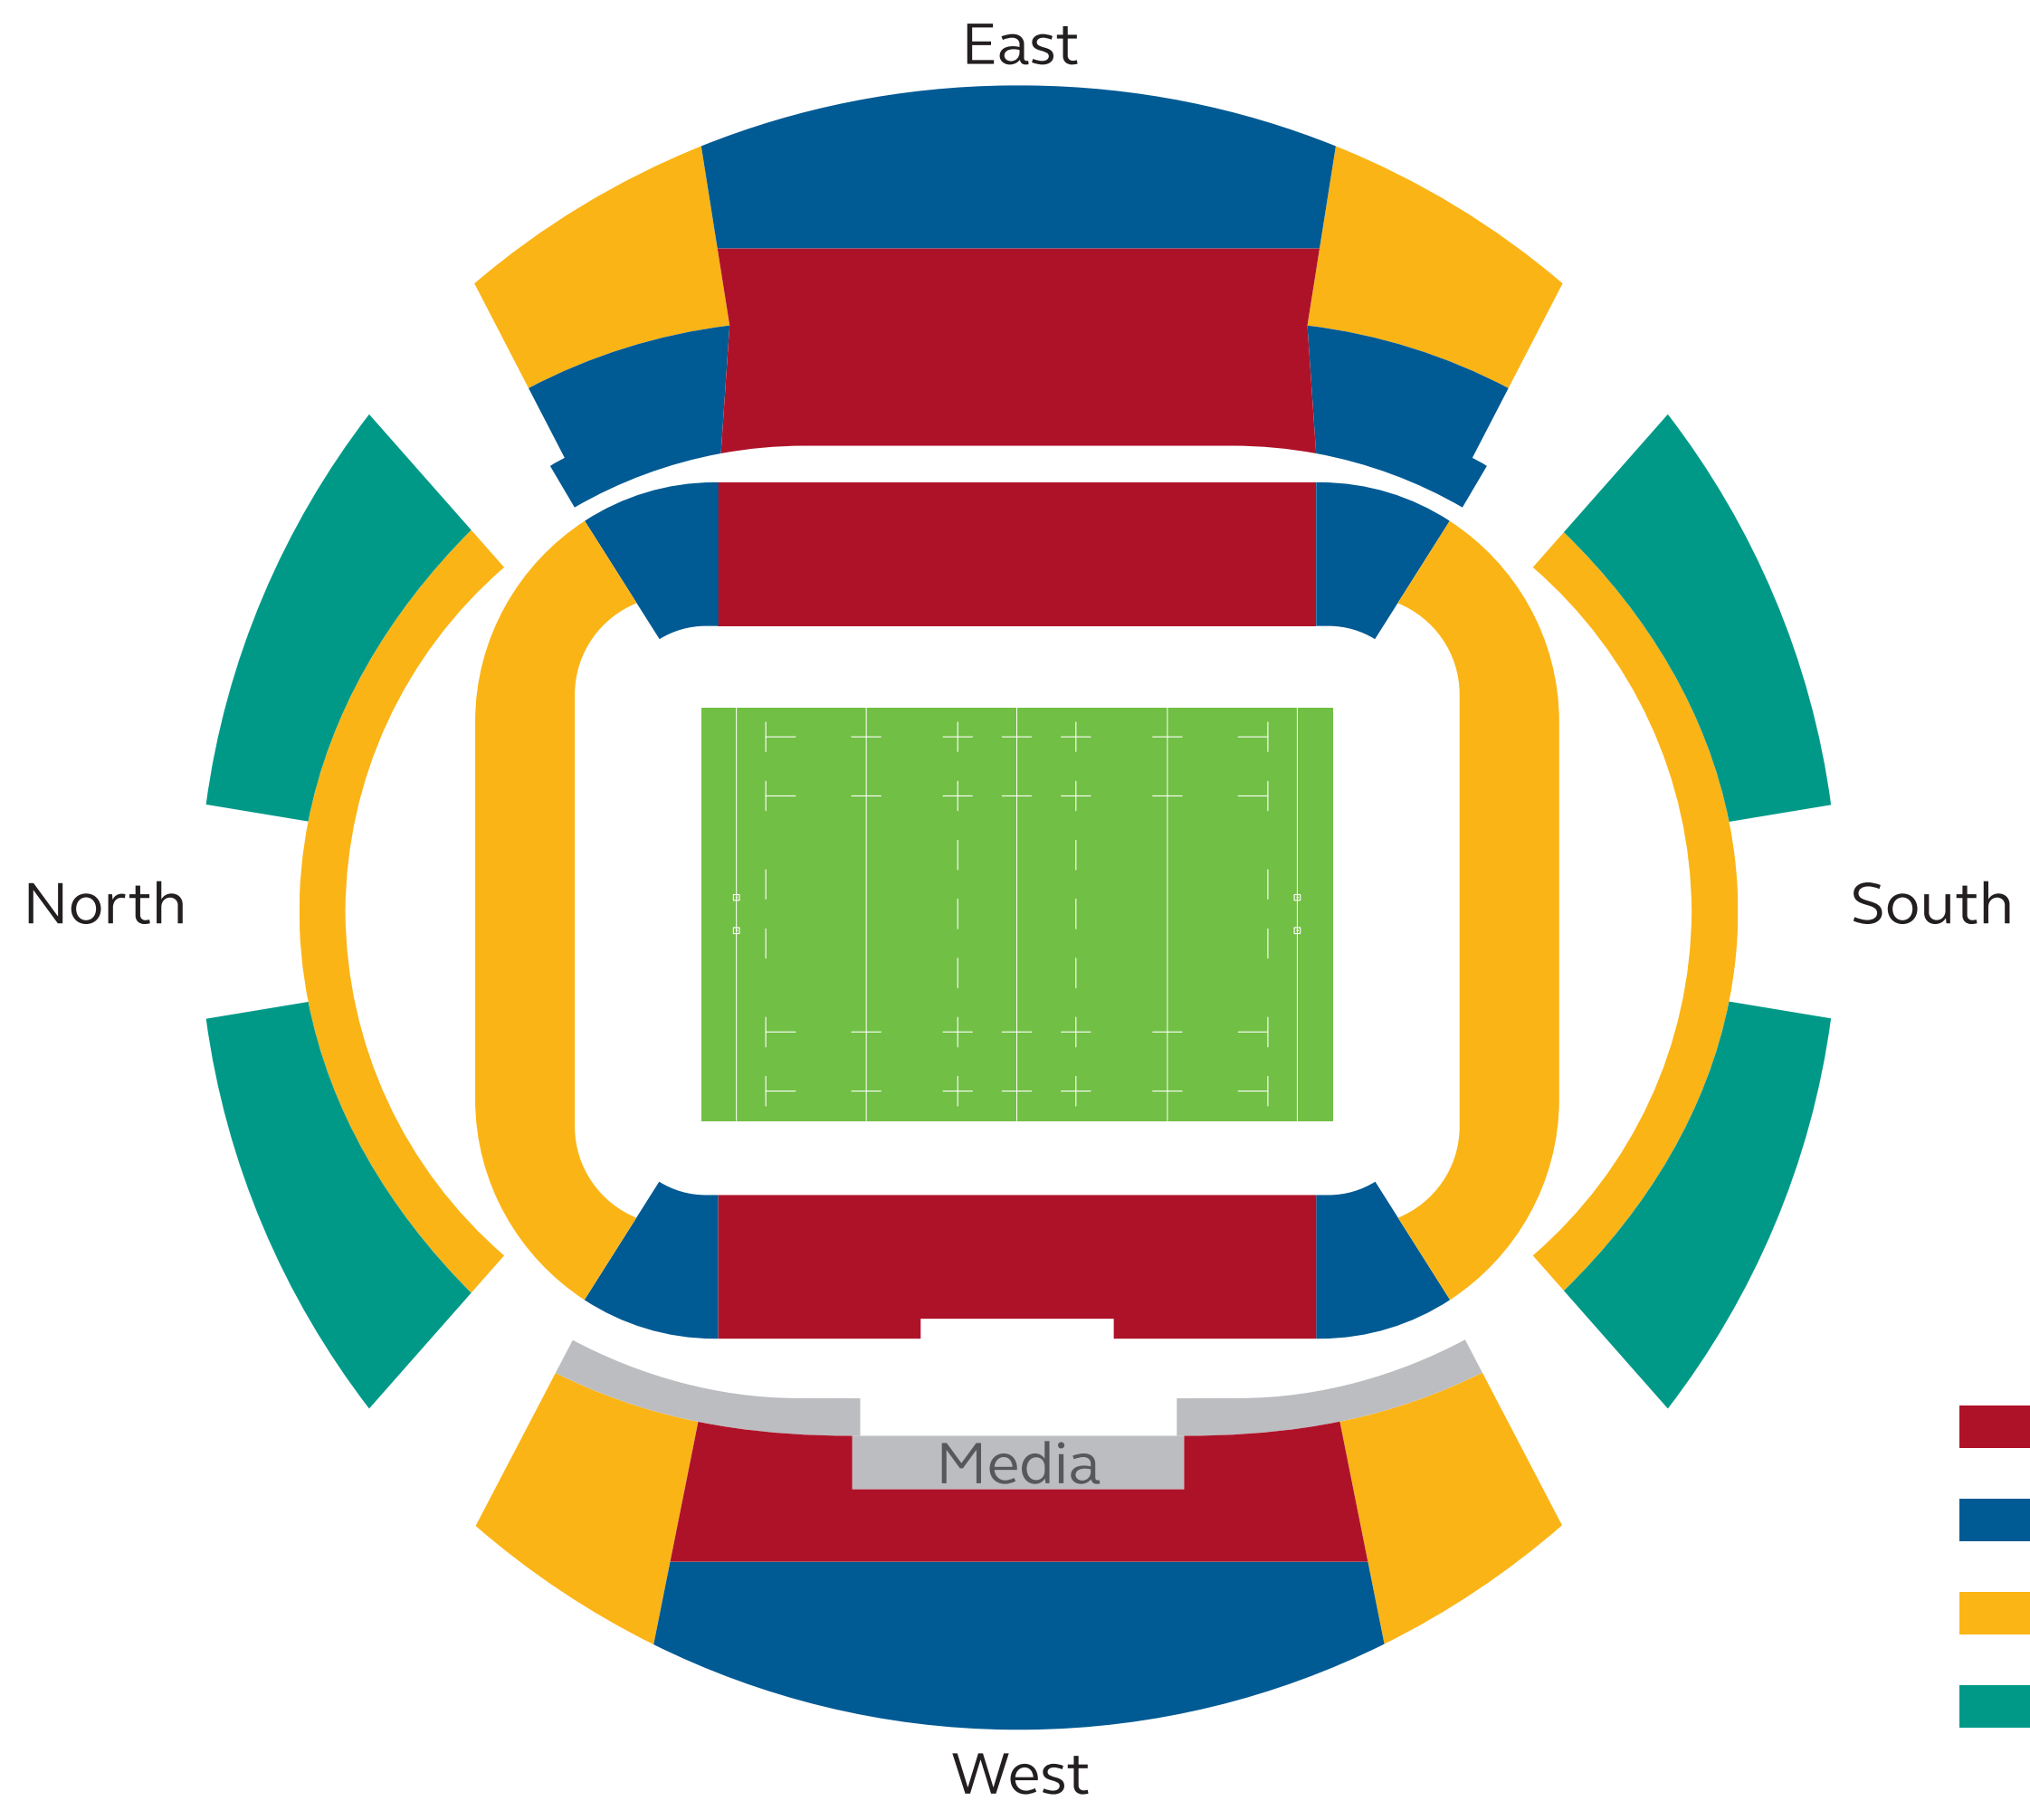

**Sapporo Dome**

**Kamaishi Recovery Memorial Stadium**

**Kumagaya Rugby Stadium**

**Tokyo Stadium**

**International Stadium Yokohama**

**Shizuoka Stadium Ecopa**

**City of Toyota Stadium**

**Hanazono Rugby Stadium**

**Kobe Misaki Stadium**

**Fukuoka Hakatanomori Stadium**

**Kumamoto Stadium**

**Oita Stadium**