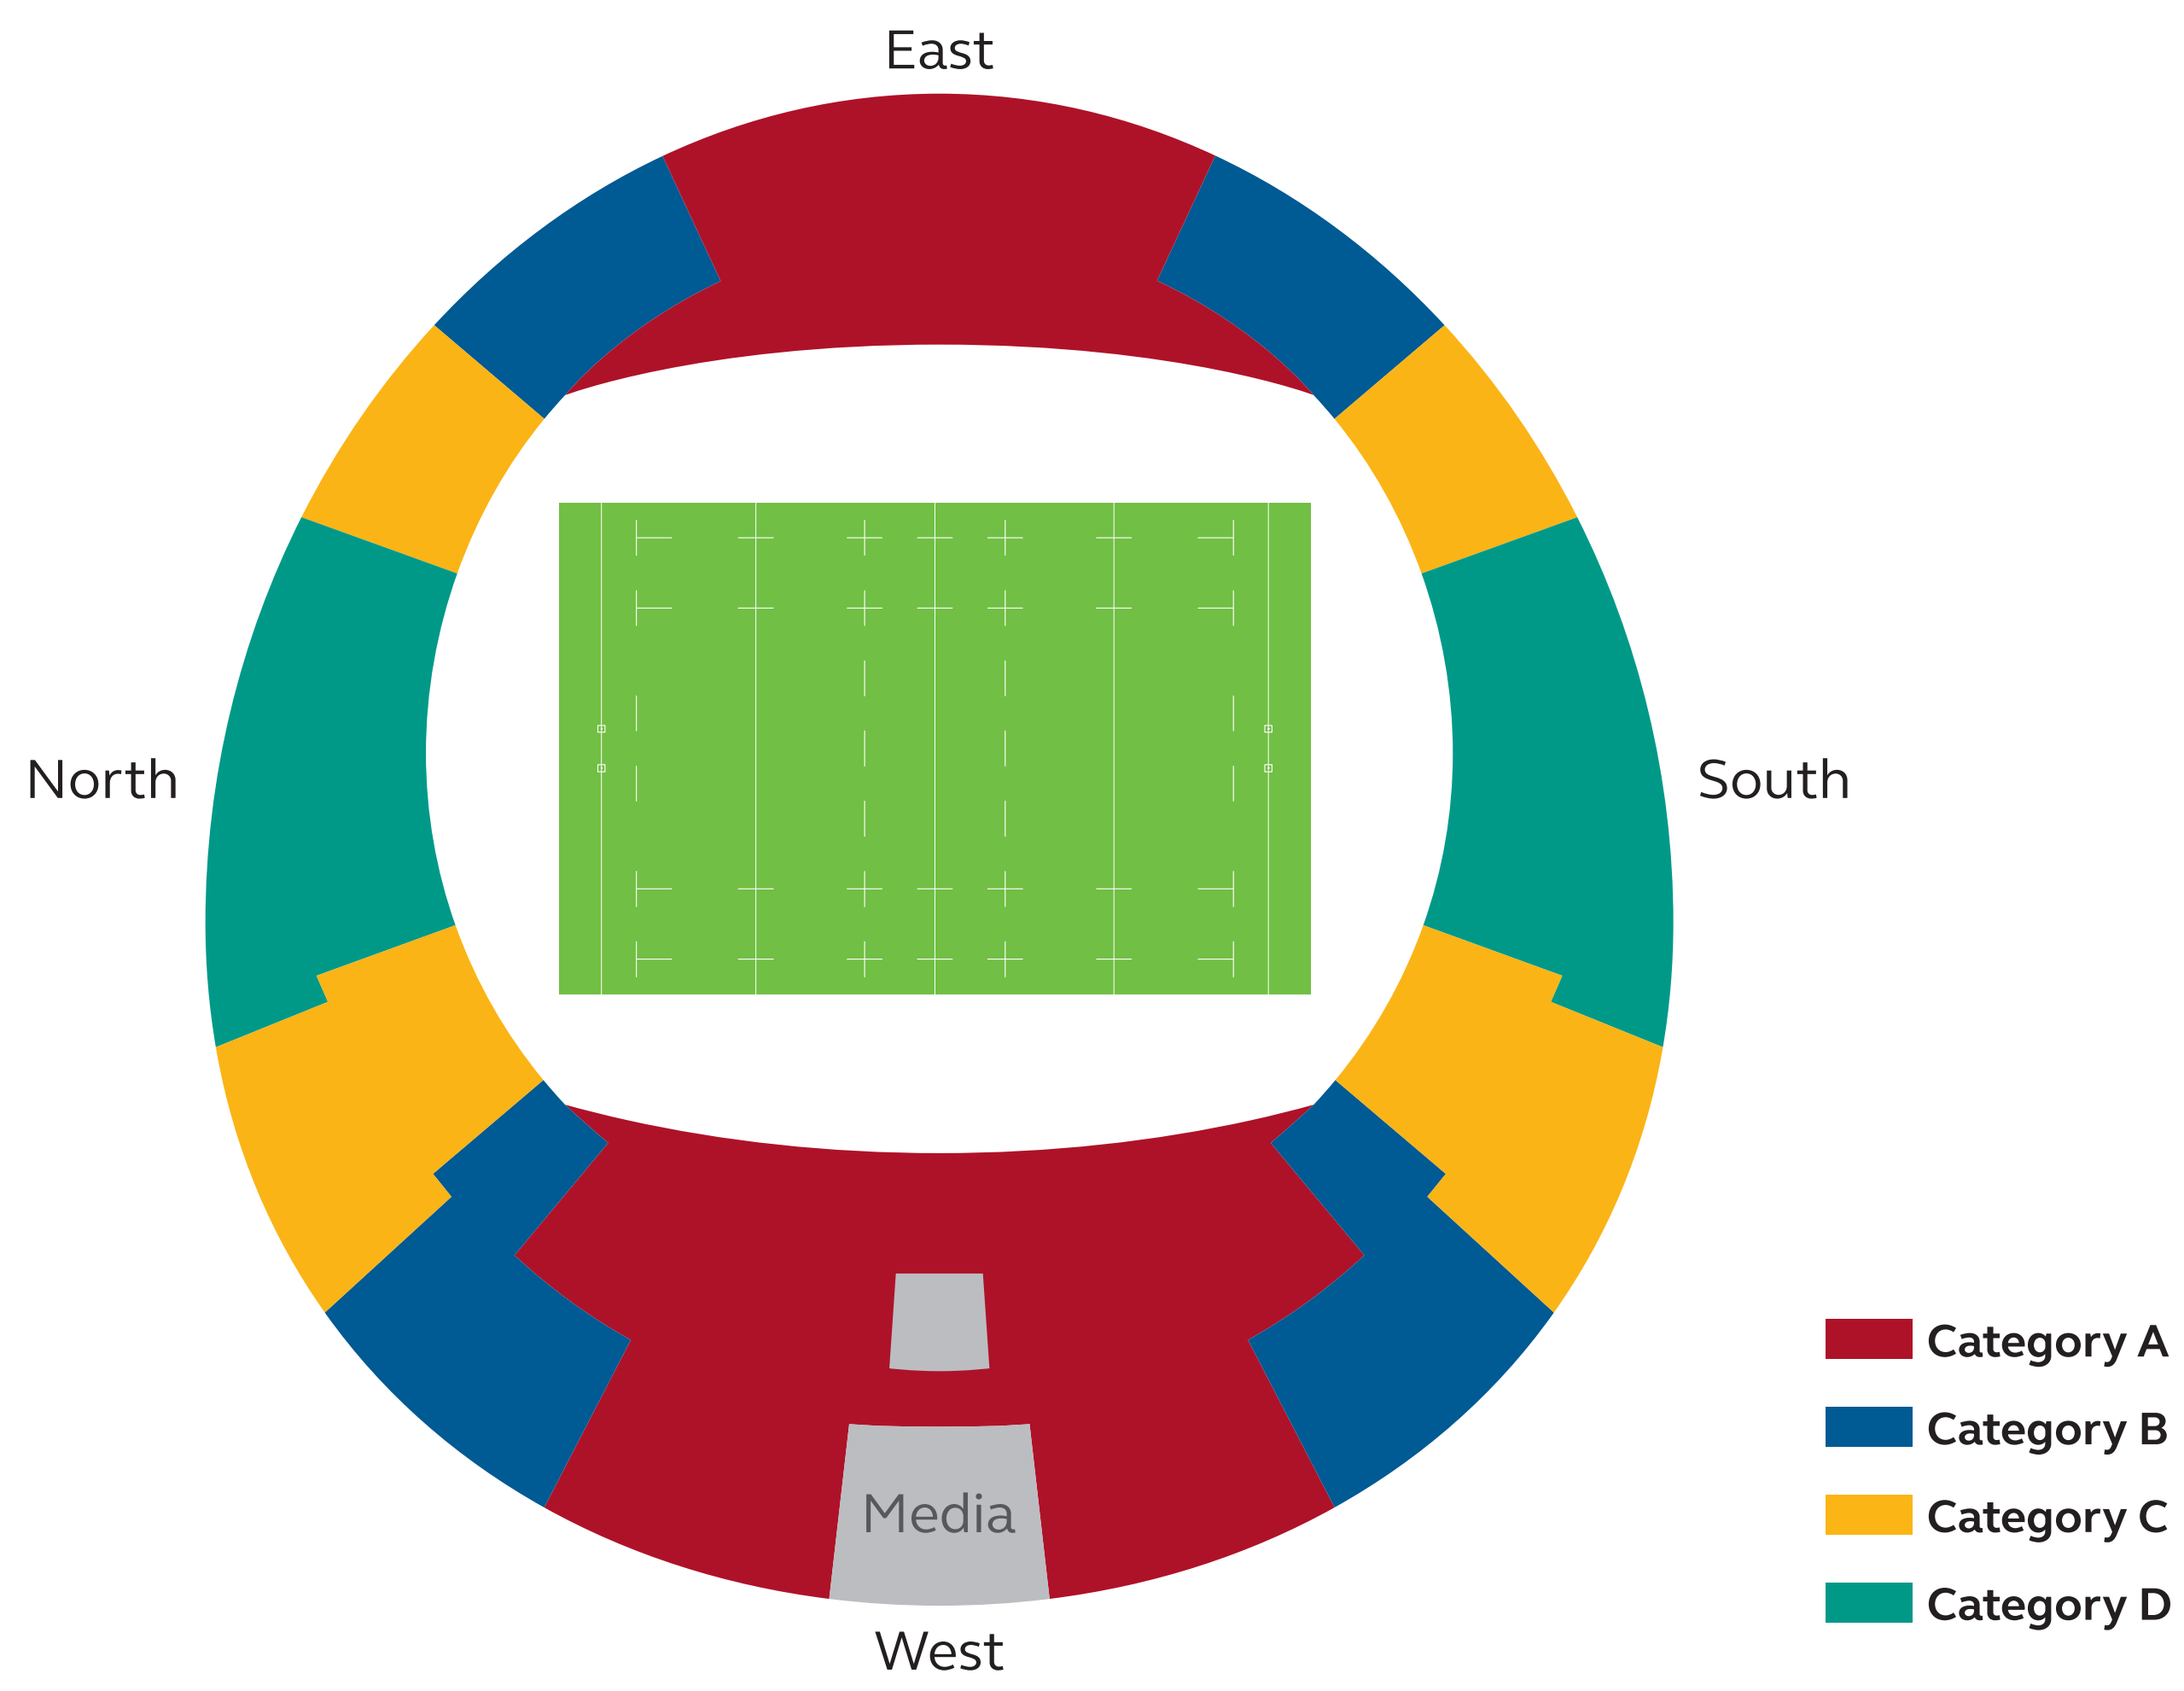

**Sapporo Dome**

**Kamaishi Recovery Memorial Stadium**

**Kumagaya Rugby Stadium**

**Tokyo Stadium**

**International Stadium Yokohama**

**Shizuoka Stadium Ecopa**

**City of Toyota Stadium**

**Hanazono Rugby Stadium**

**Kobe Misaki Stadium**

**Fukuoka Hakatanomori Stadium**

**Kumamoto Stadium**

**Oita Stadium**