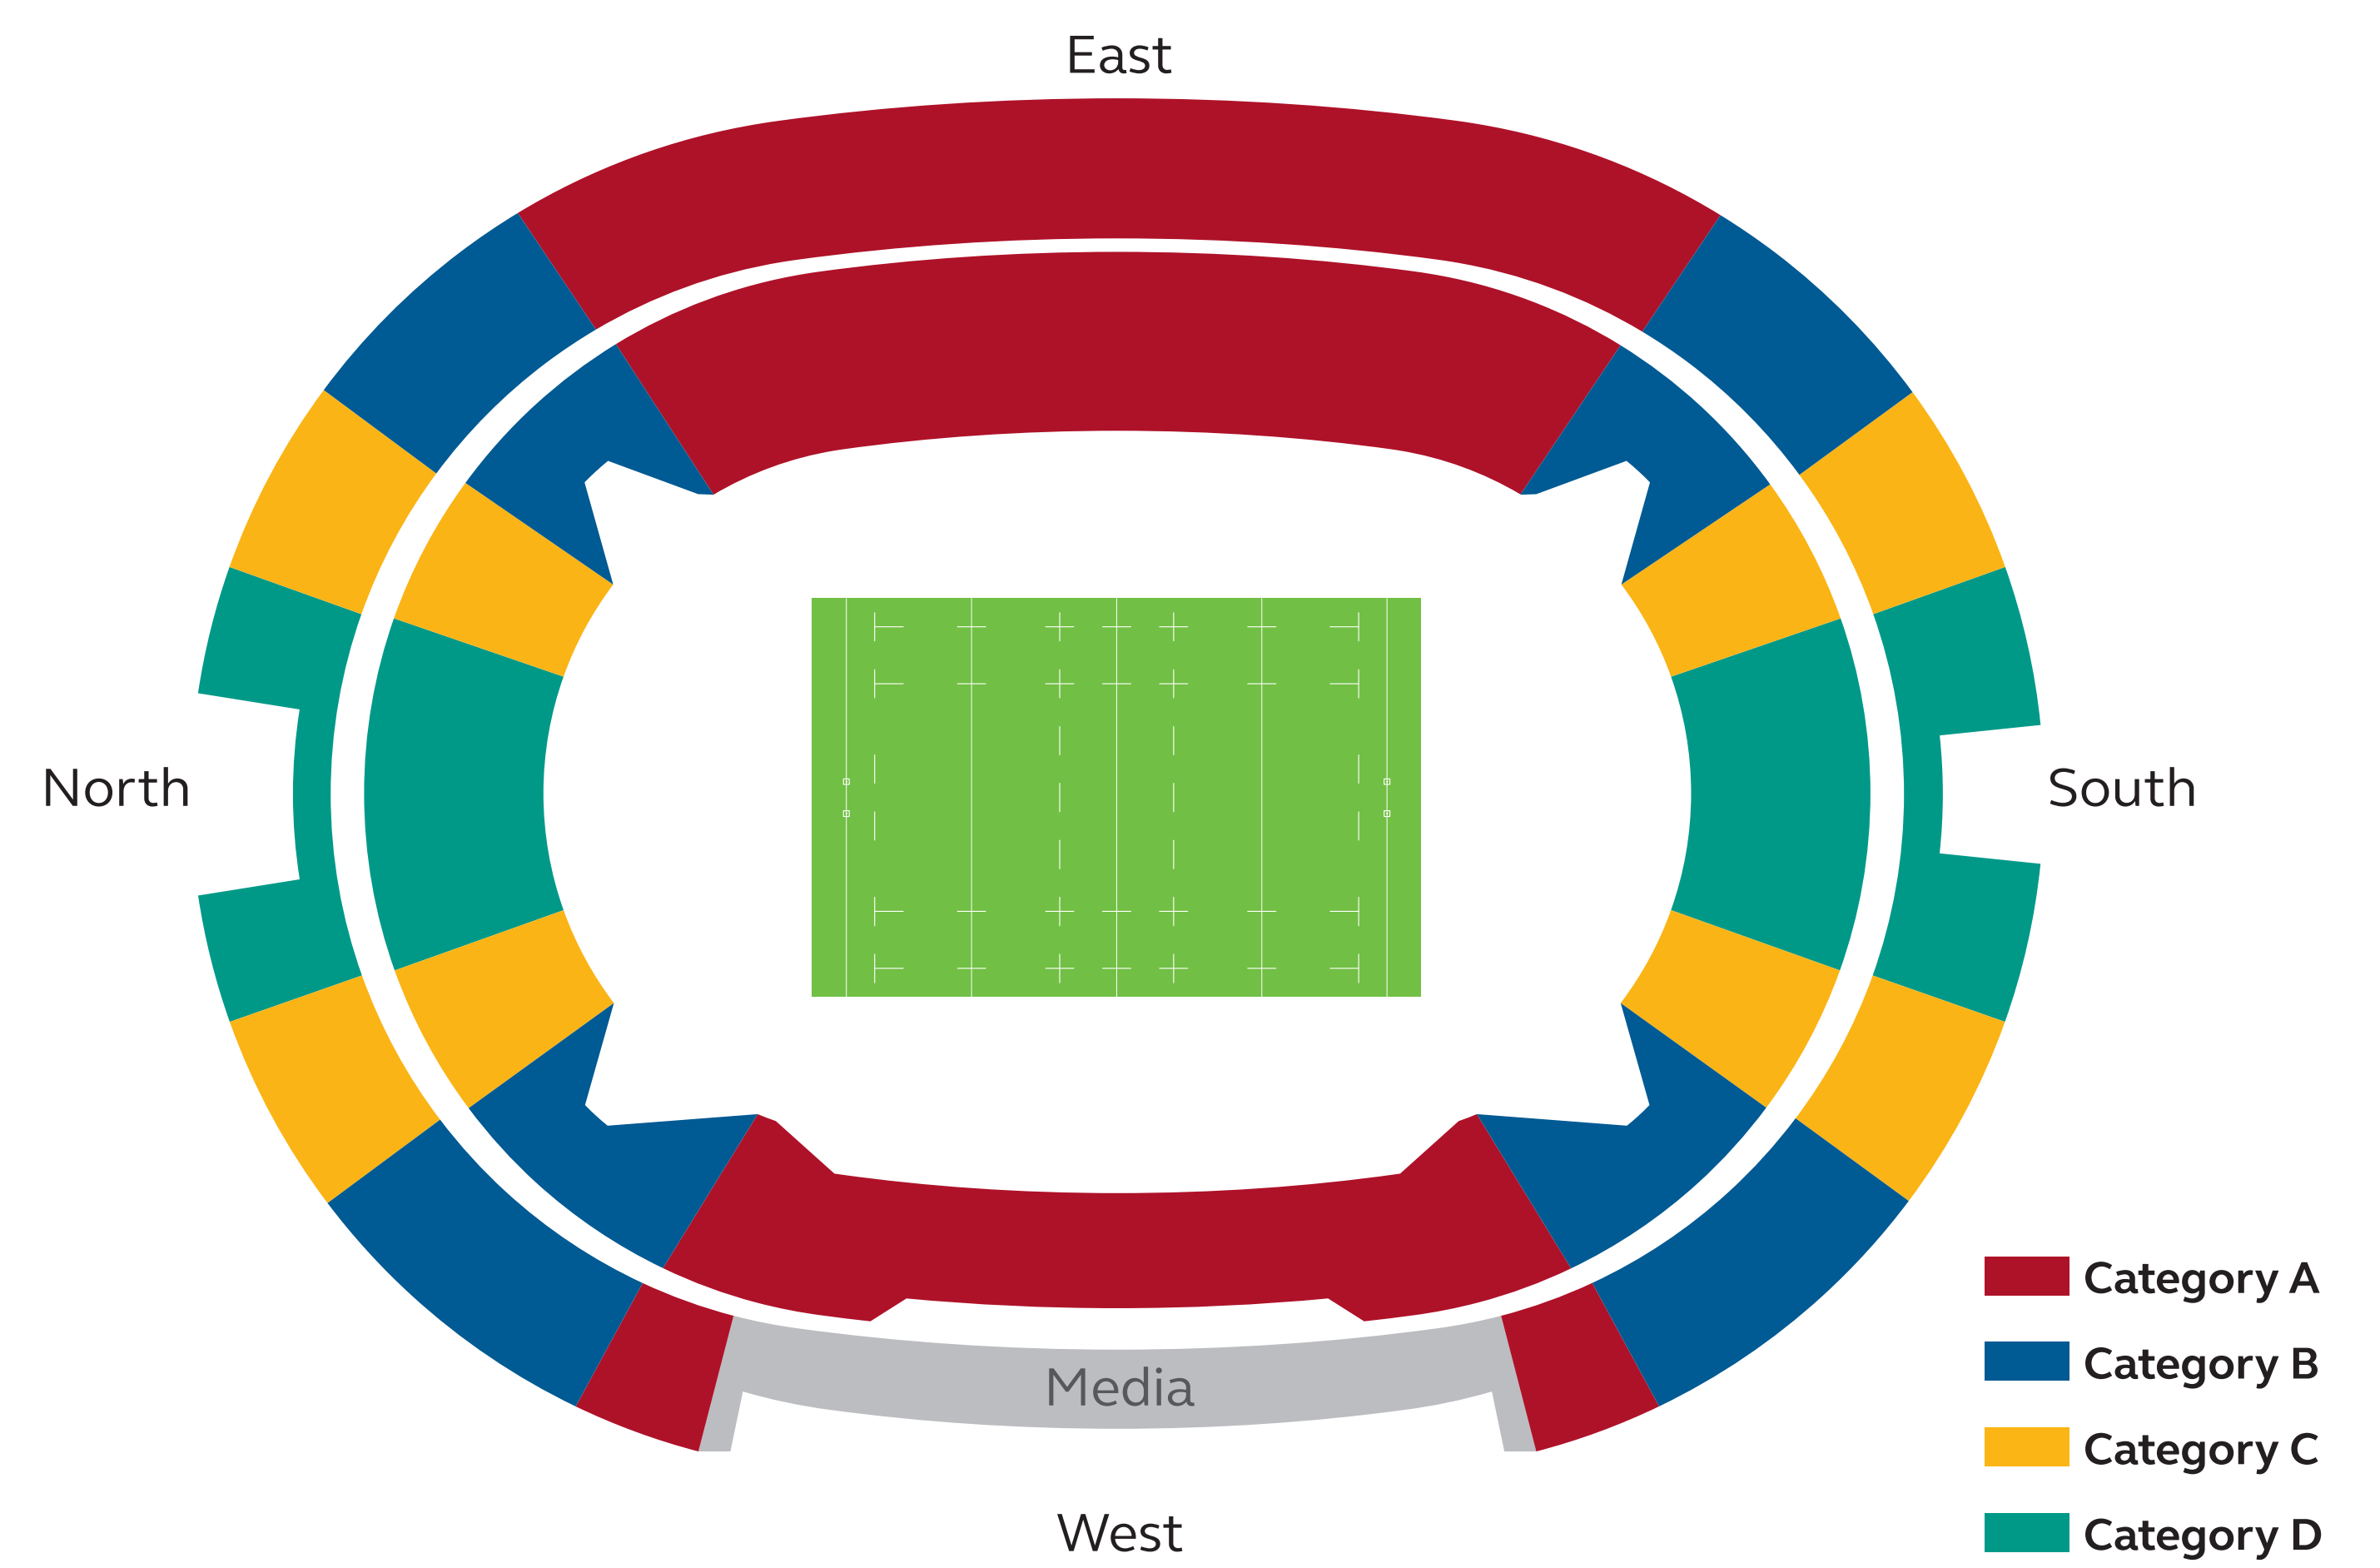

**Sapporo Dome**

**Kamaishi Recovery Memorial Stadium**

**Kumagaya Rugby Stadium**

**Tokyo Stadium**

**International Stadium Yokohama**

**Shizuoka Stadium Ecopa**

**City of Toyota Stadium**

**Hanazono Rugby Stadium**

**Kobe Misaki Stadium**

**Fukuoka Hakatanomori Stadium**

**Kumamoto Stadium**

**Oita Stadium**