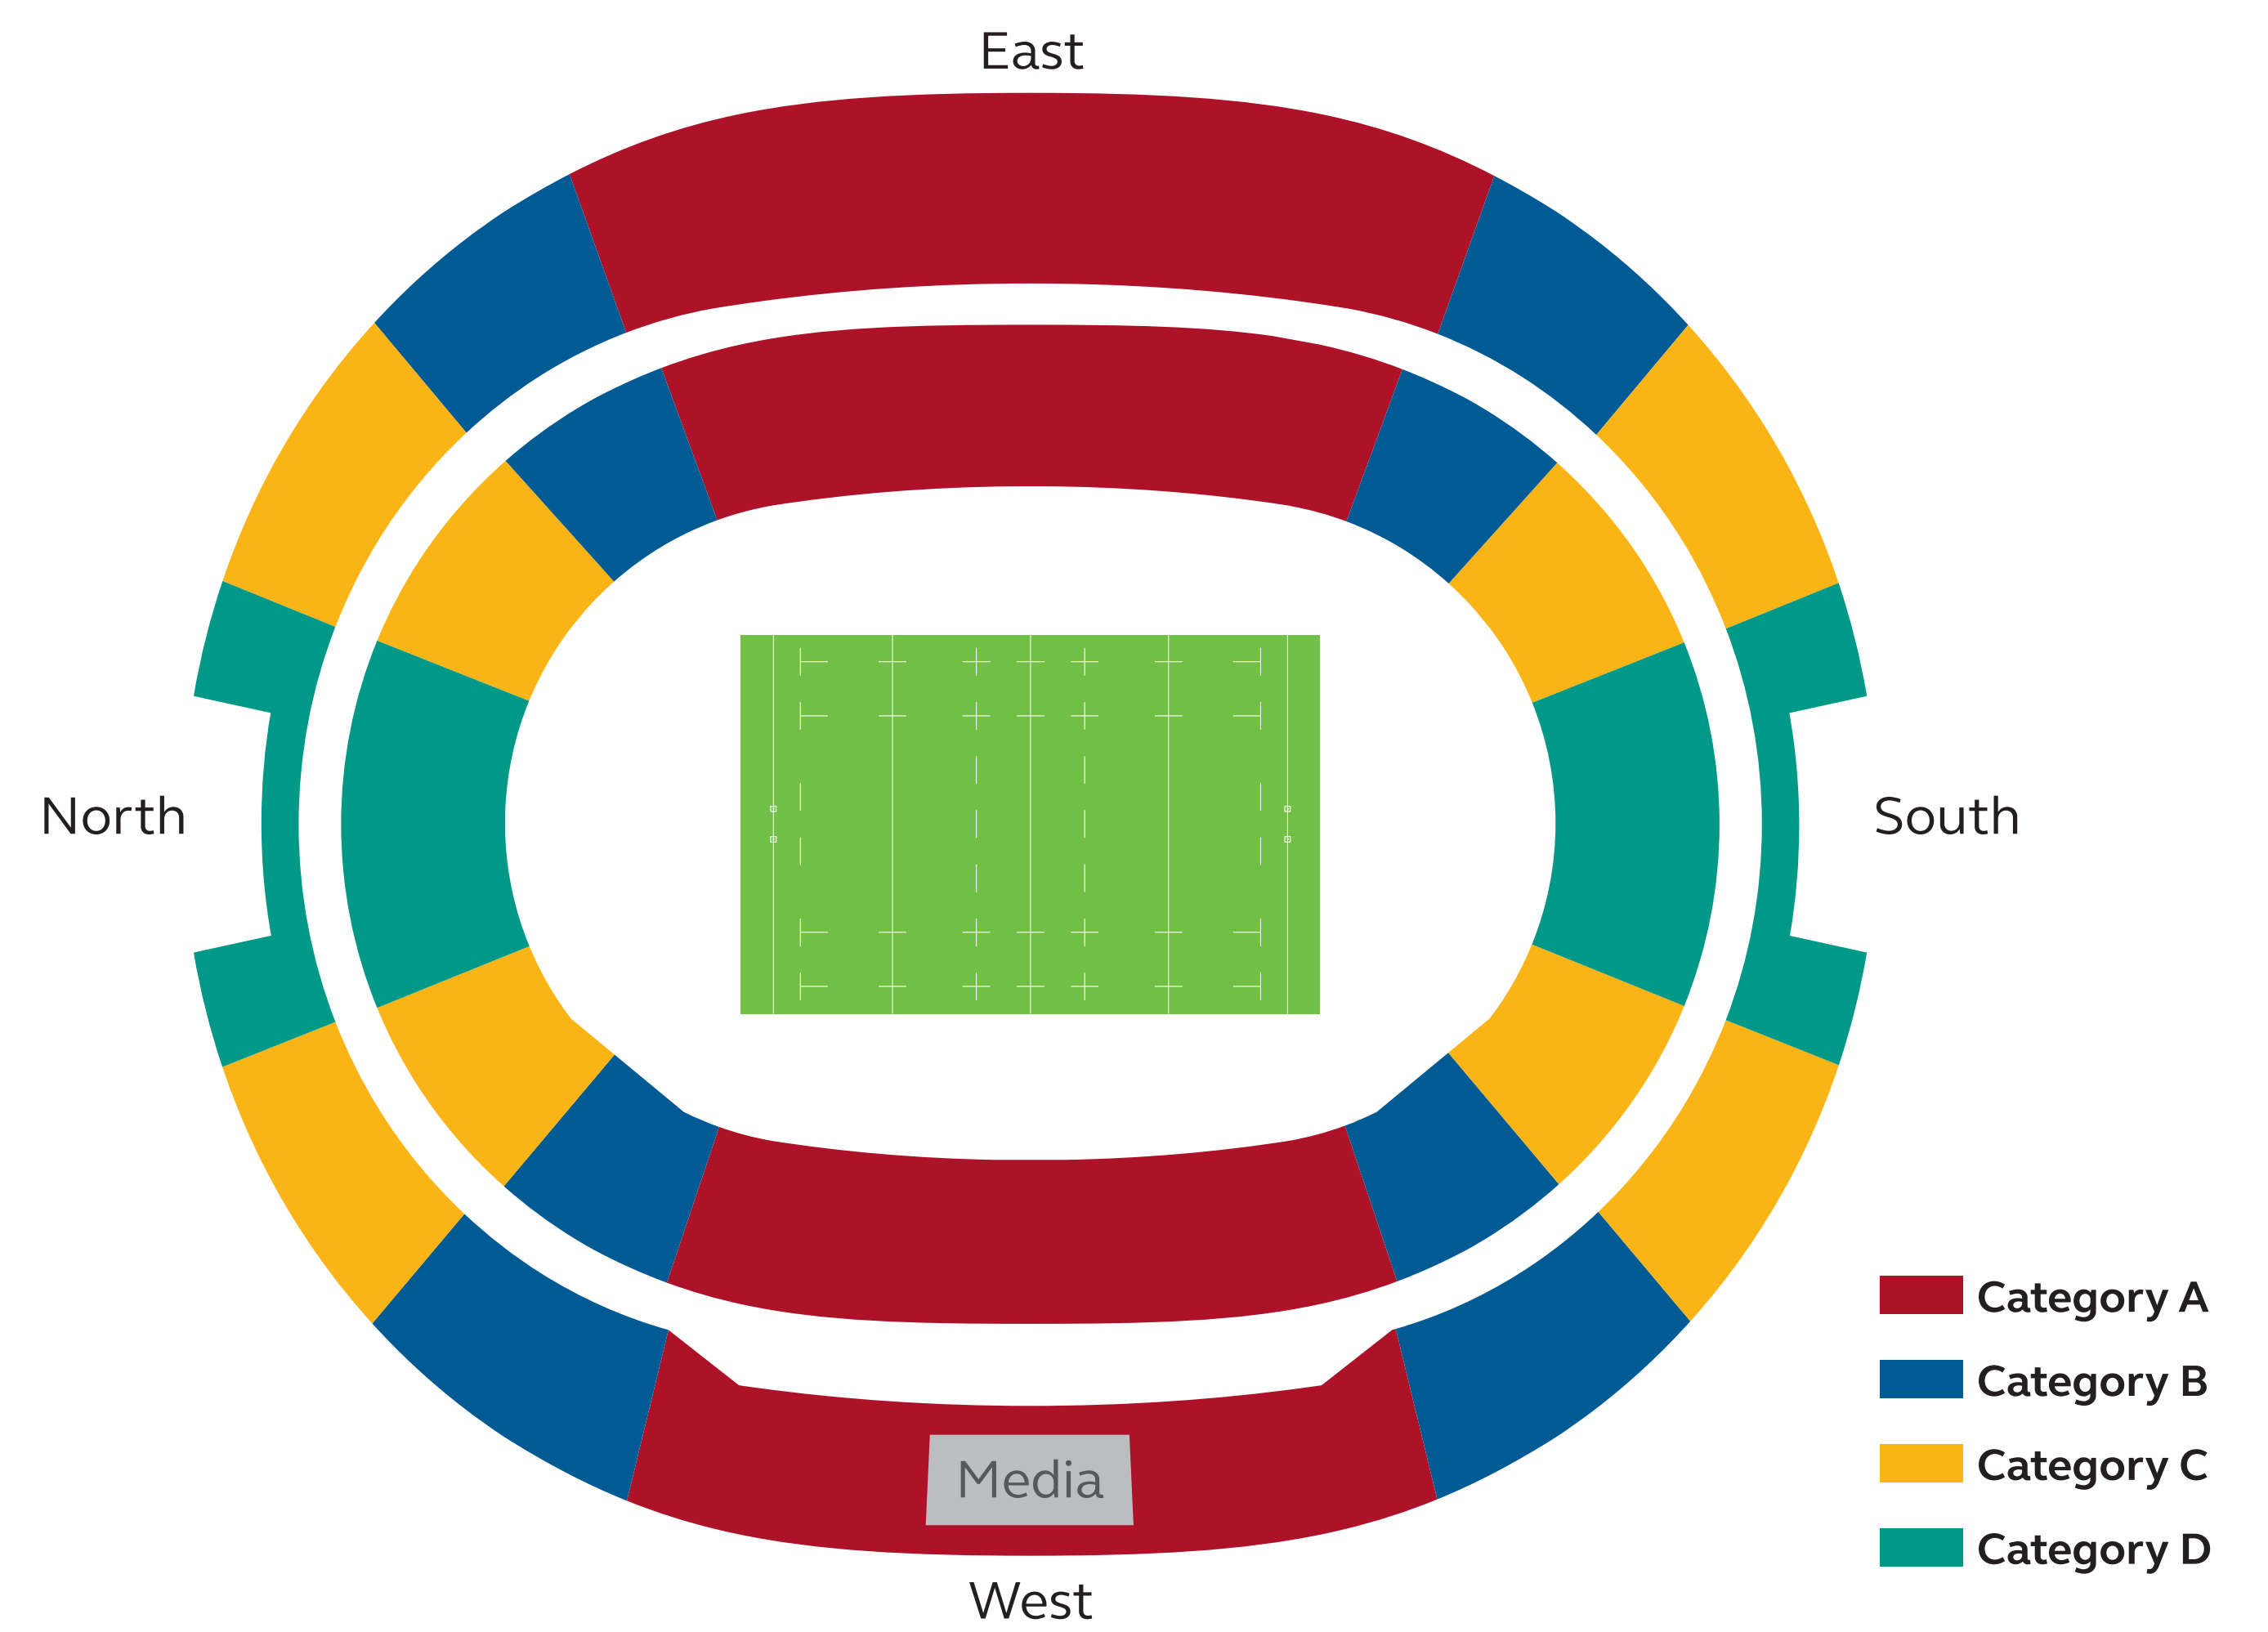

**Sapporo Dome**

**Kamaishi Recovery Memorial Stadium**

**Kumagaya Rugby Stadium**

**Tokyo Stadium**

**International Stadium Yokohama**

**Shizuoka Stadium Ecopa**

**City of Toyota Stadium**

**Hanazono Rugby Stadium**

**Kobe Misaki Stadium**

**Fukuoka Hakatanomori Stadium**

**Kumamoto Stadium**

**Oita Stadium**