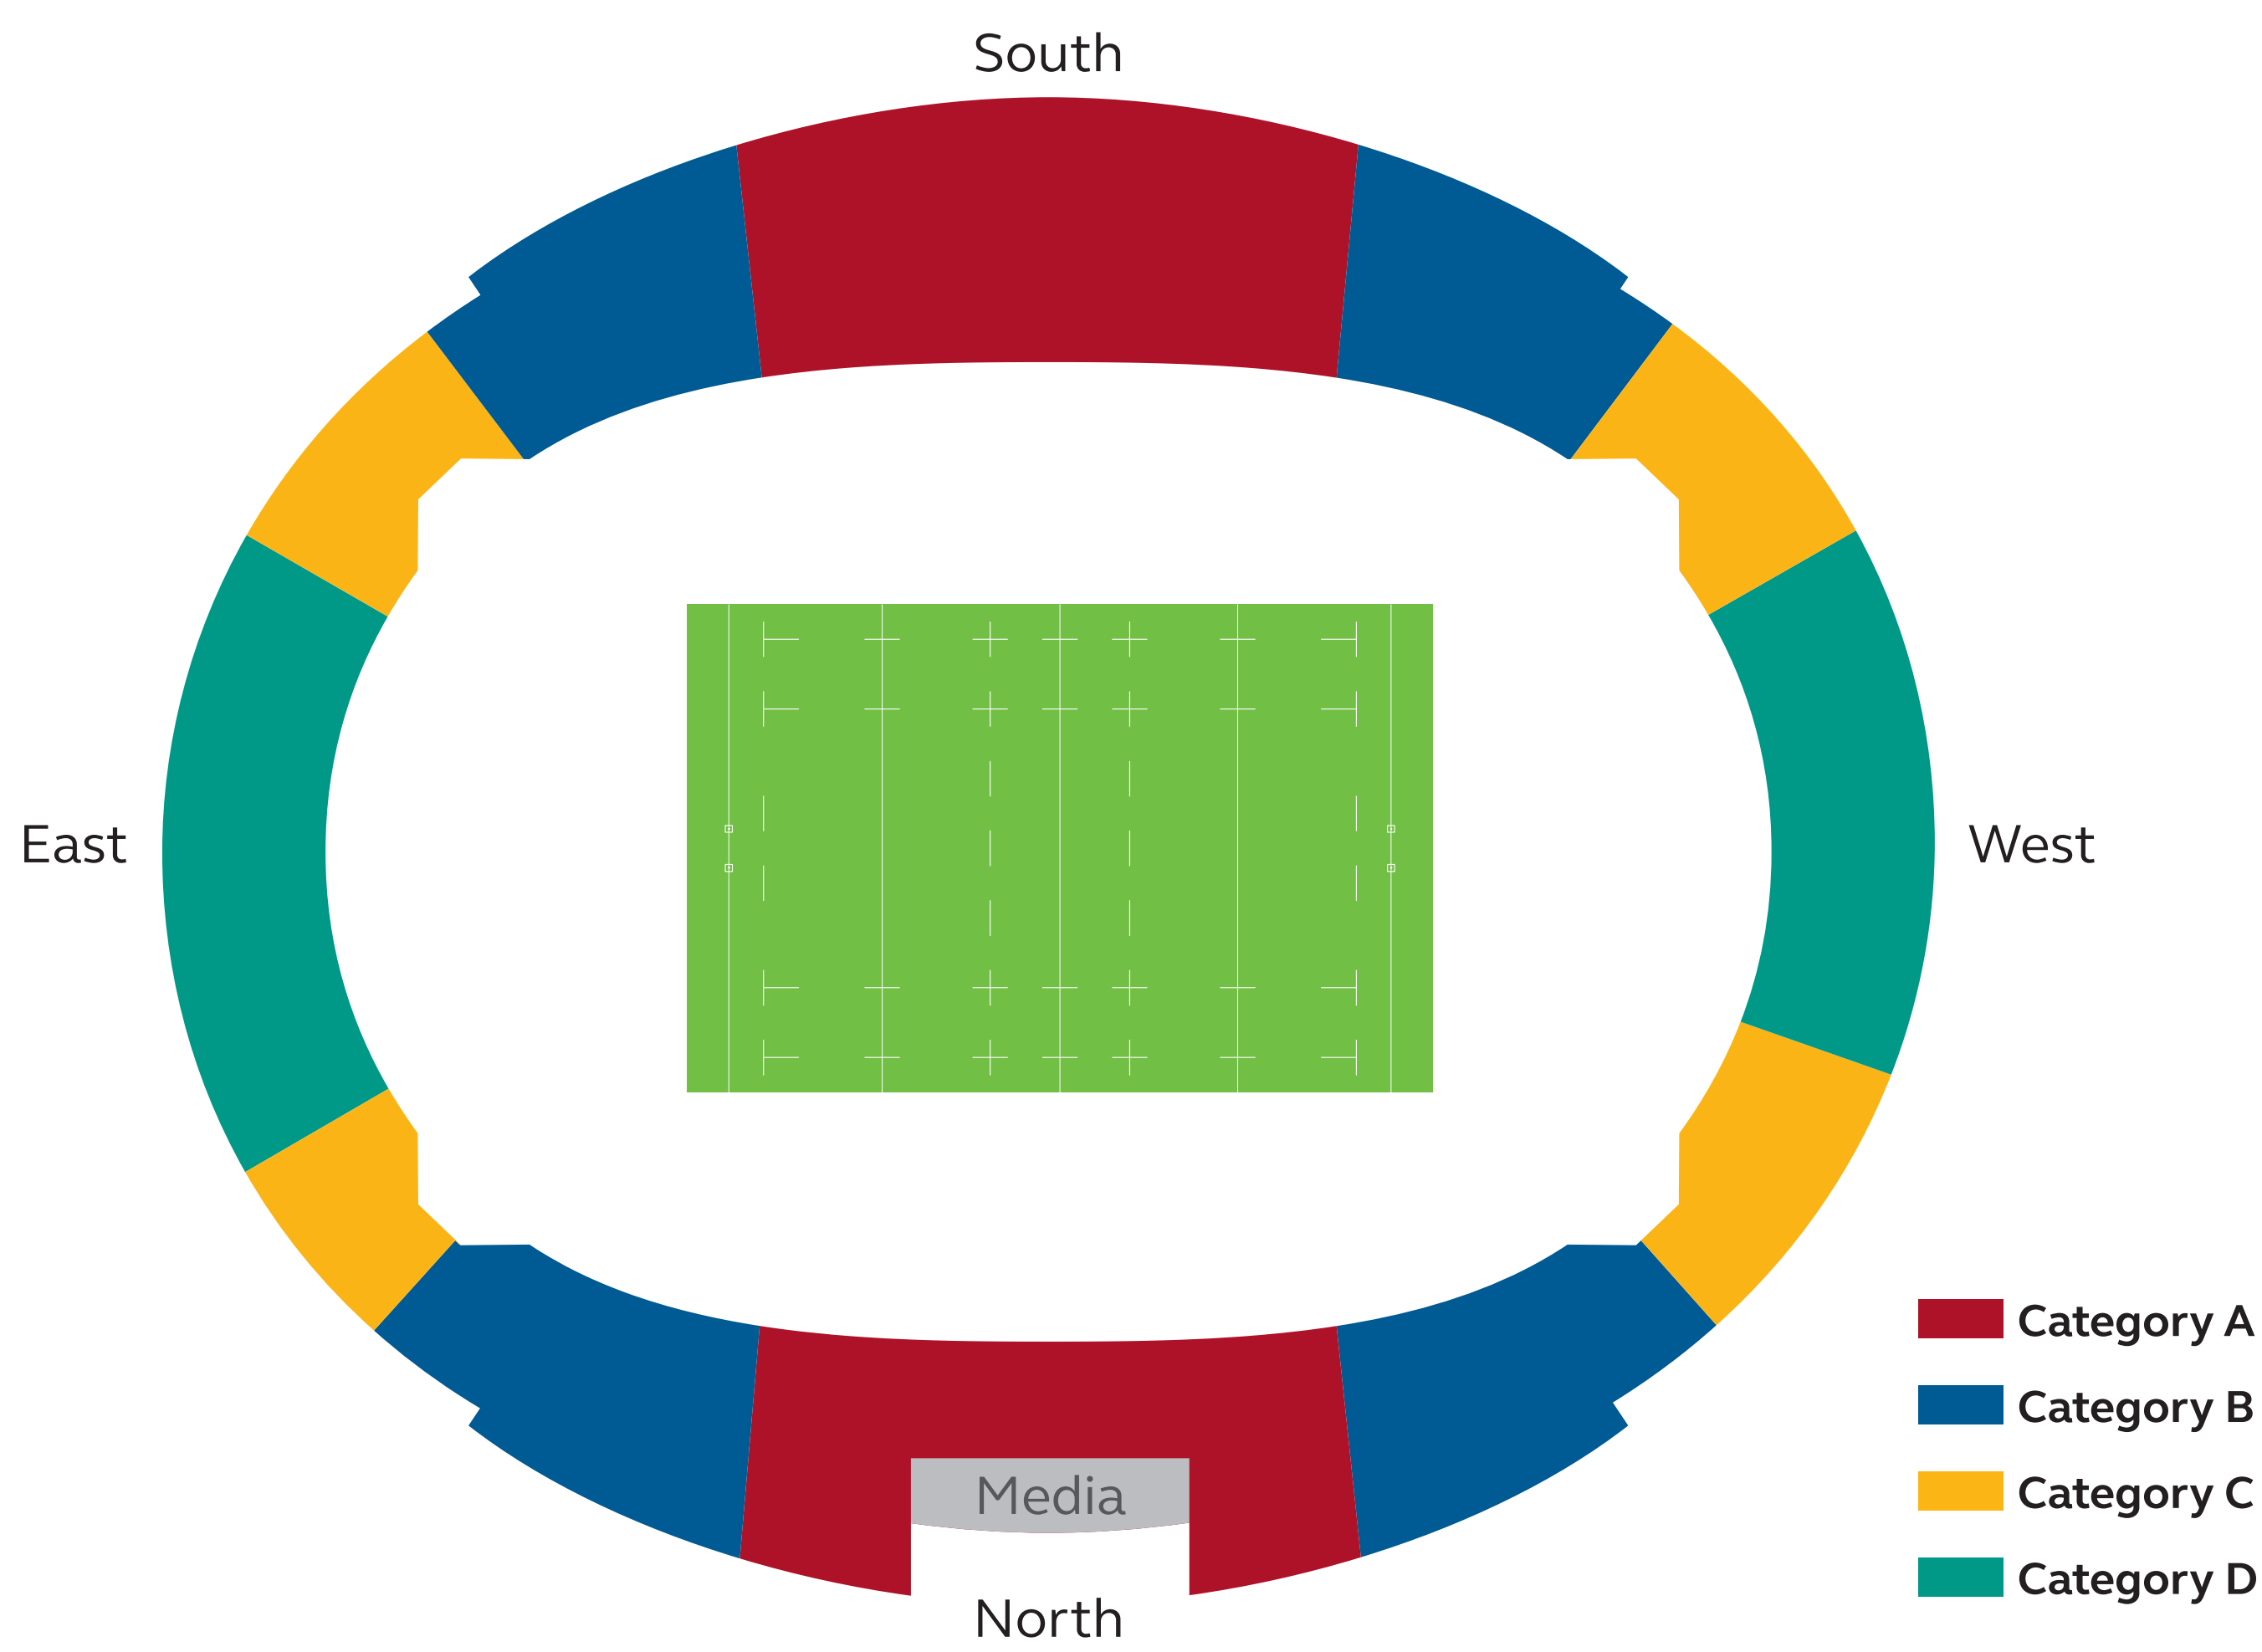

**Sapporo Dome**

**Kamaishi Recovery Memorial Stadium**

**Kumagaya Rugby Stadium**

**Tokyo Stadium**

**International Stadium Yokohama**

**Shizuoka Stadium Ecopa**

**City of Toyota Stadium**

**Hanazono Rugby Stadium**

**Kobe Misaki Stadium**

**Fukuoka Hakatanomori Stadium**

**Kumamoto Stadium**

**Oita Stadium**