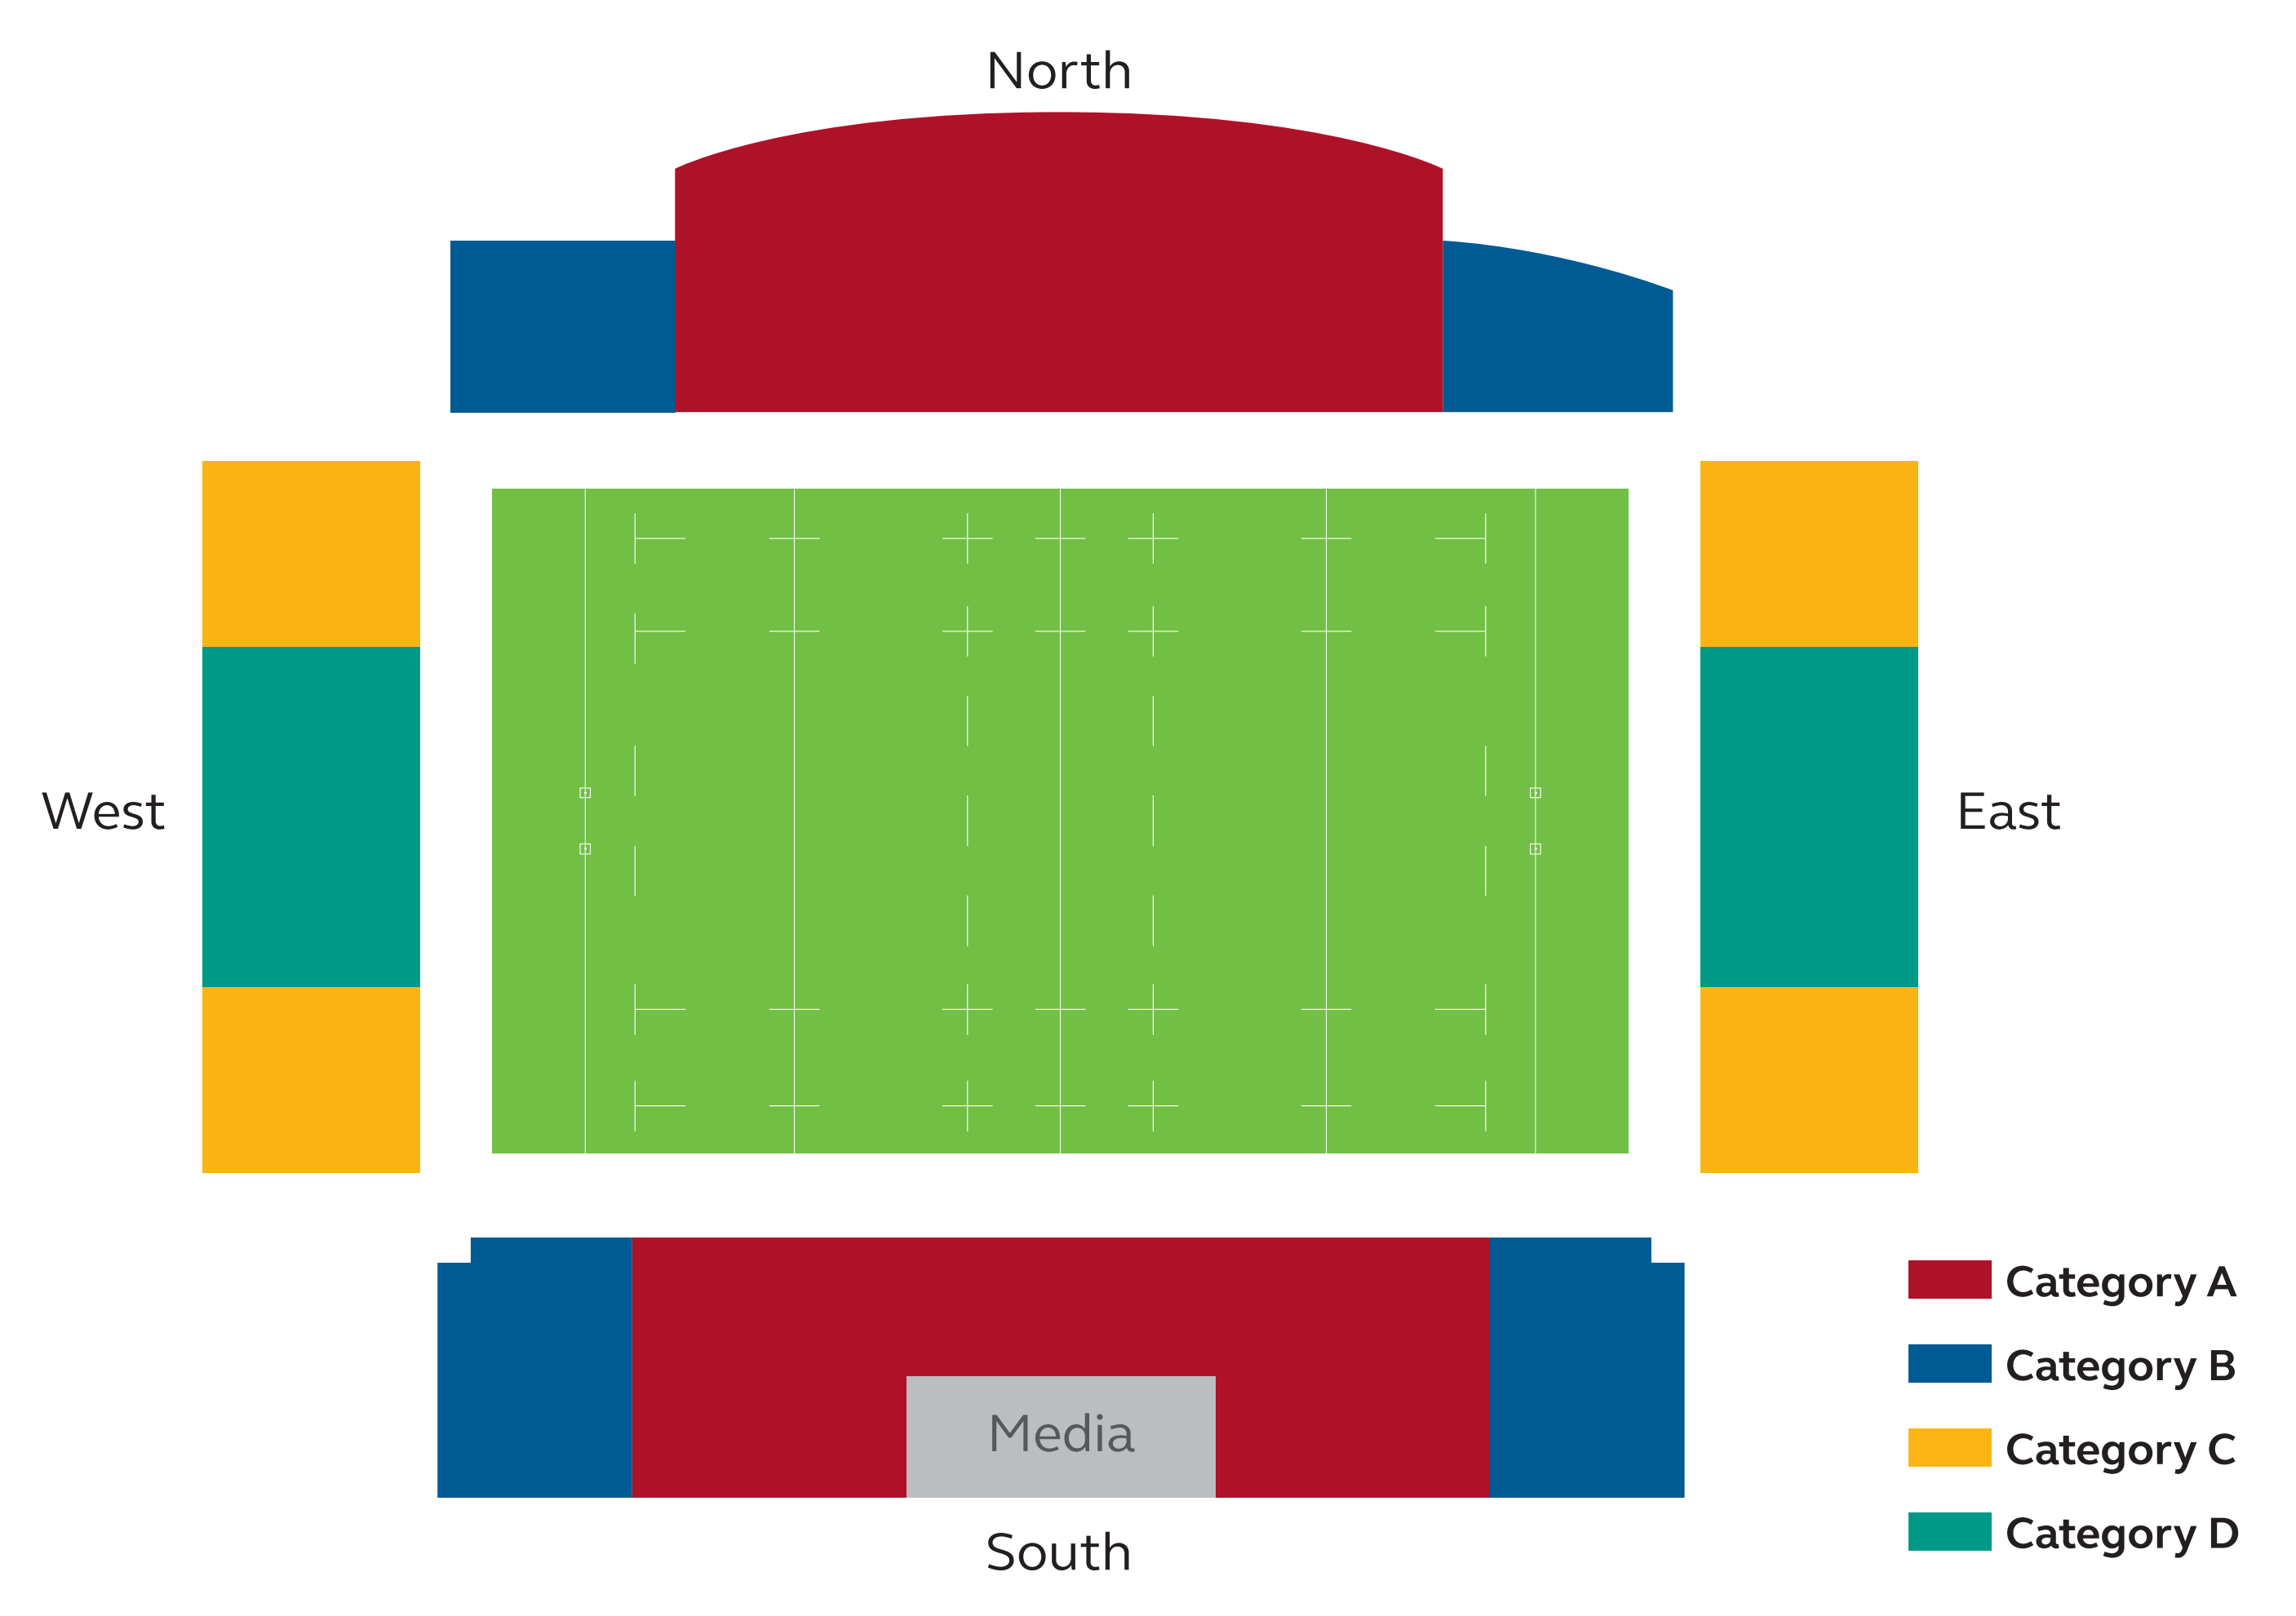

**Sapporo Dome**

**Kamaishi Recovery Memorial Stadium**

**Kumagaya Rugby Stadium**

**Tokyo Stadium**

**International Stadium Yokohama**

**Shizuoka Stadium Ecopa**

**City of Toyota Stadium**

**Hanazono Rugby Stadium**

**Kobe Misaki Stadium**

**Fukuoka Hakatanomori Stadium**

**Kumamoto Stadium**

**Oita Stadium**