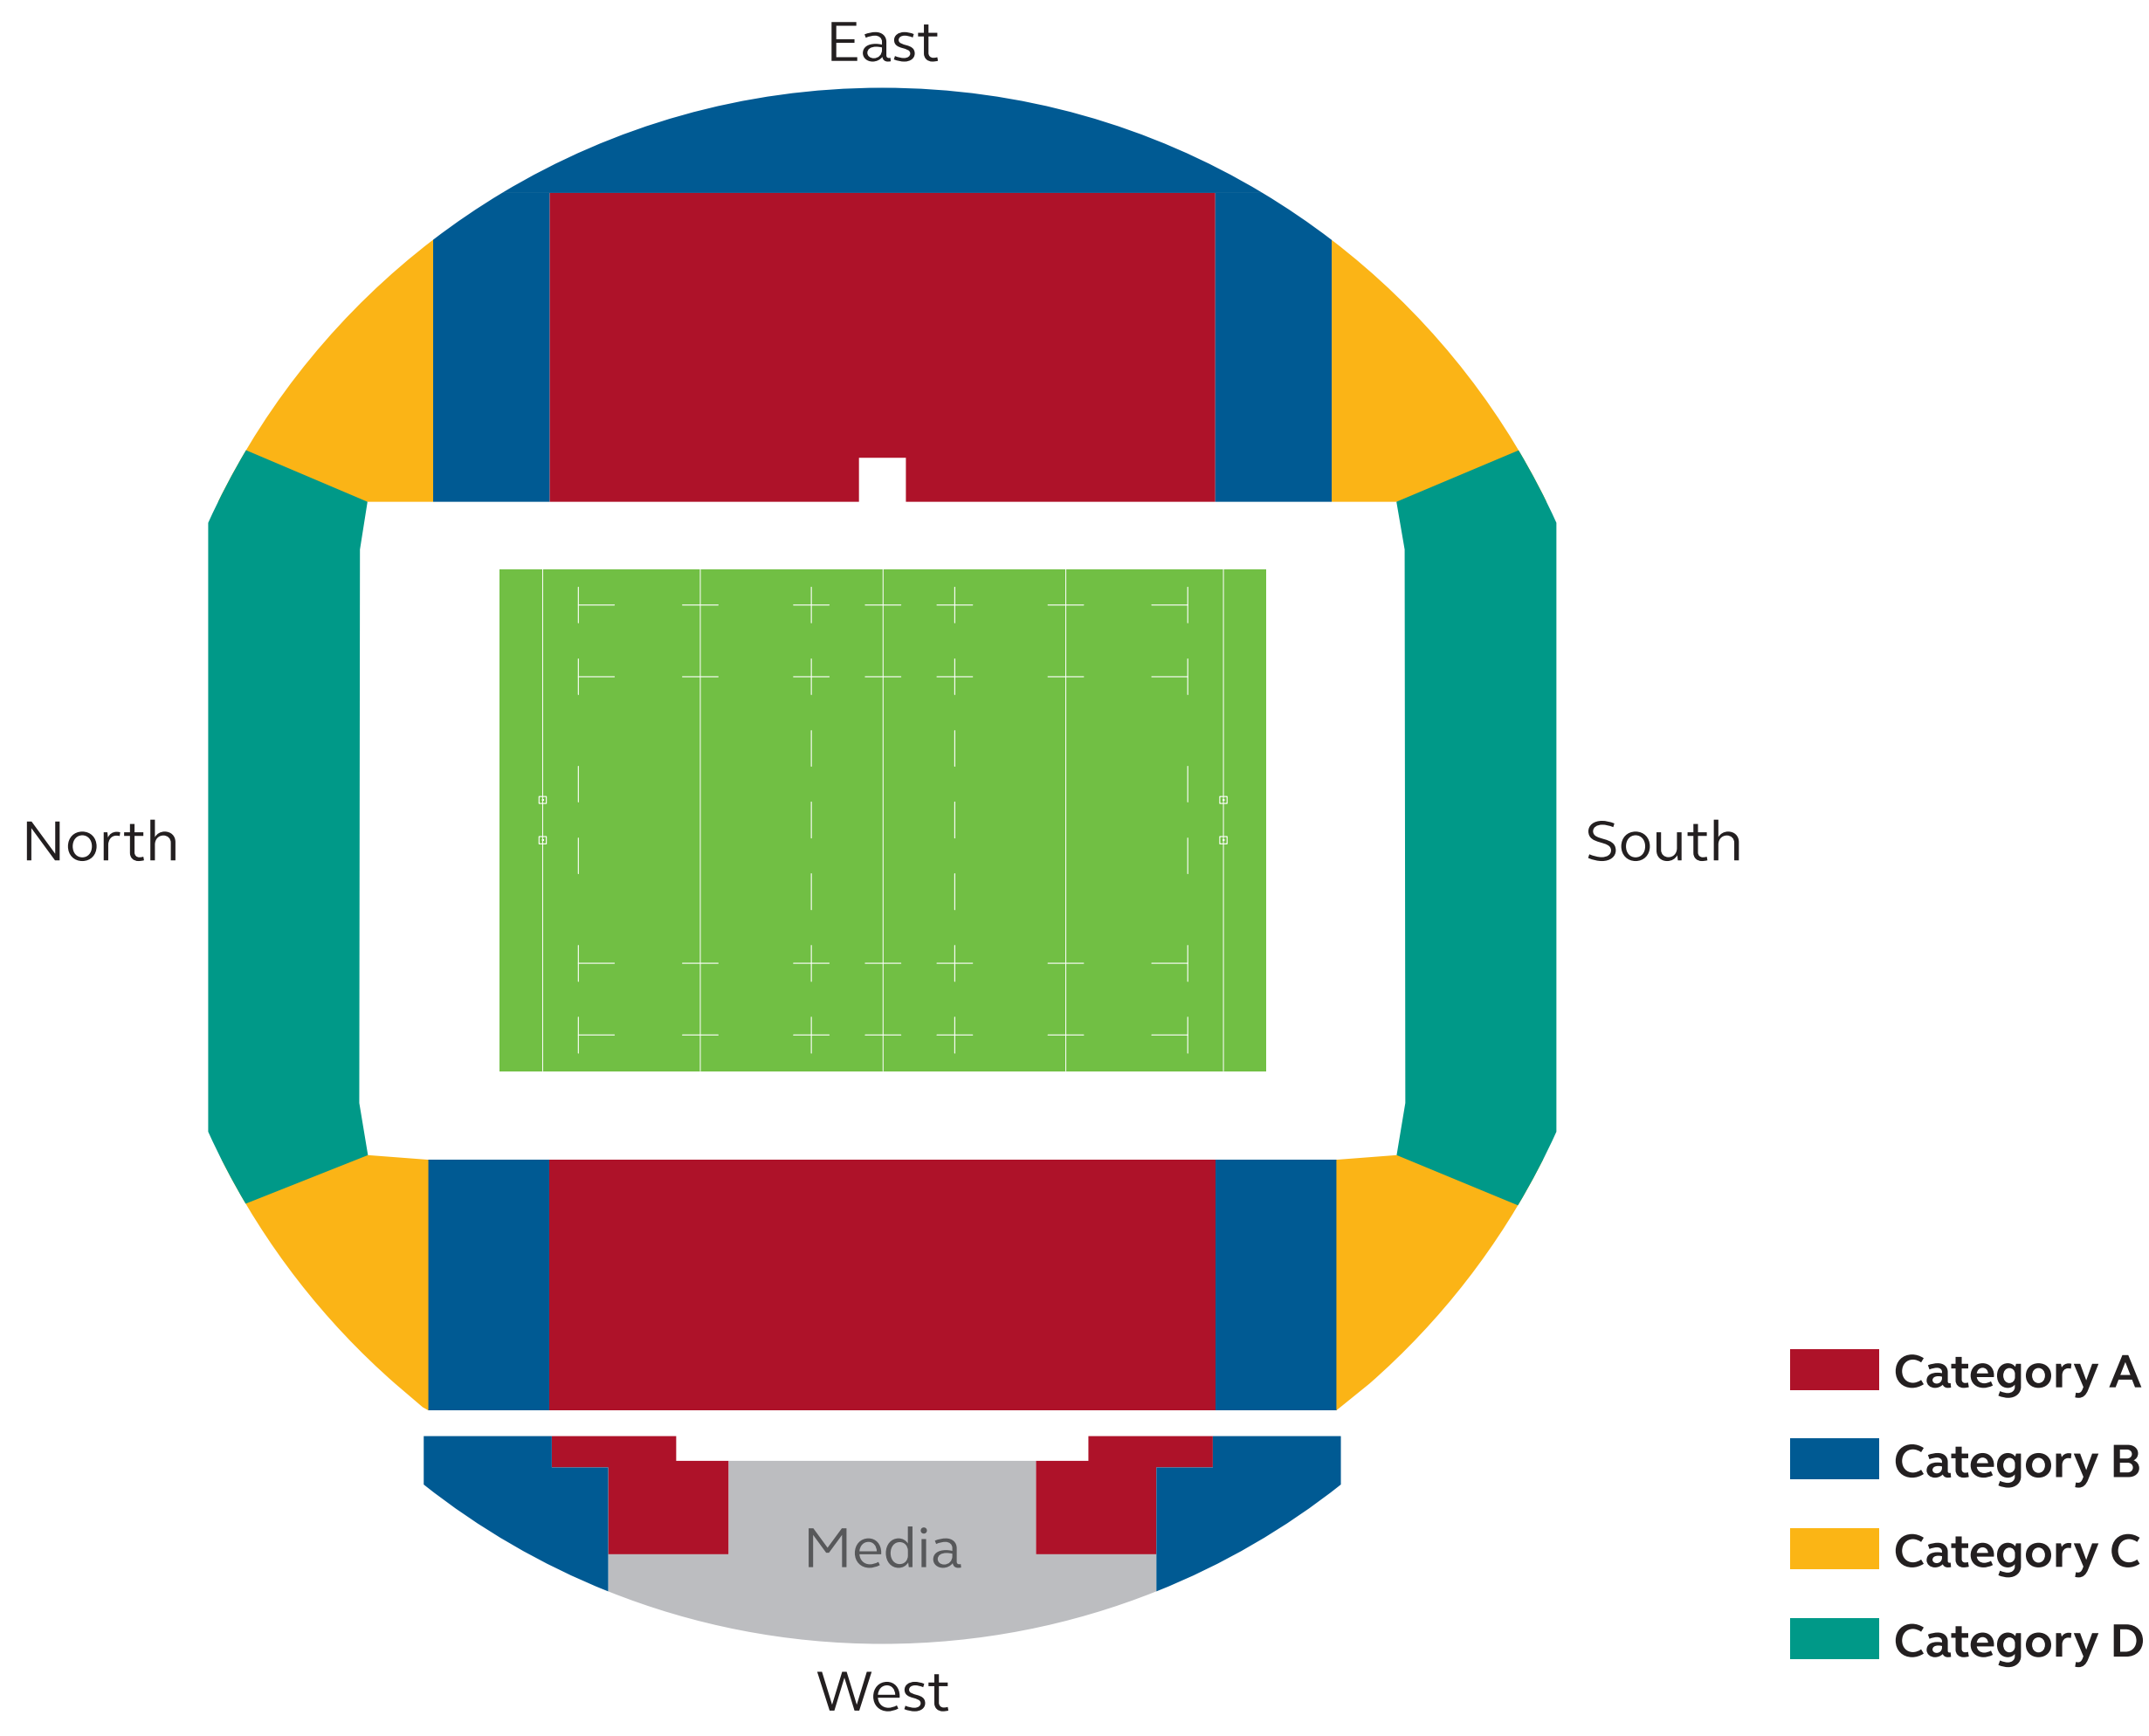

**Sapporo Dome**

**Kamaishi Recovery Memorial Stadium**

**Kumagaya Rugby Stadium**

**Tokyo Stadium**

**International Stadium Yokohama**

**Shizuoka Stadium Ecopa**

**City of Toyota Stadium**

**Hanazono Rugby Stadium**

**Kobe Misaki Stadium**

**Fukuoka Hakatanomori Stadium**

**Kumamoto Stadium**

**Oita Stadium**